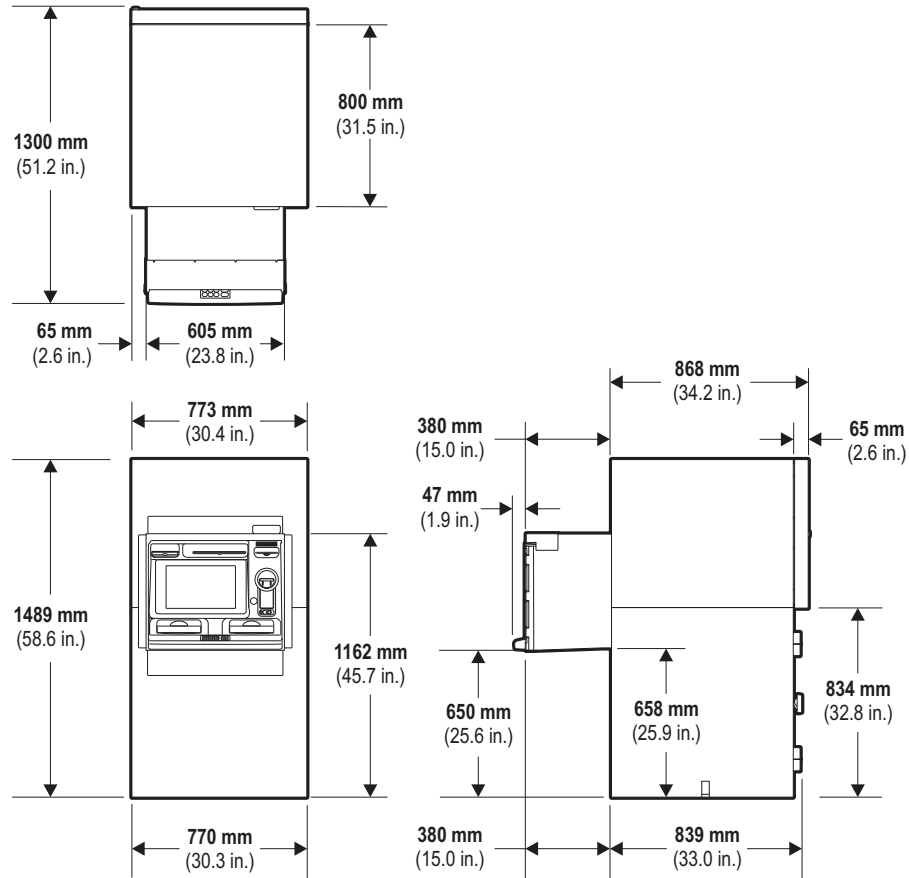

Walk-Up Dimensions

Standard Sleeve Without Collar

UL Security Enclosure The illustration below shows the dimensions for a walk-up, standard sleeve ATM configured with a UL security enclosure. It shows the sleeve before a collar has been fitted.

Note: Overall depth dimension includes the door lock. Overall width dimension includes the top door hinge.