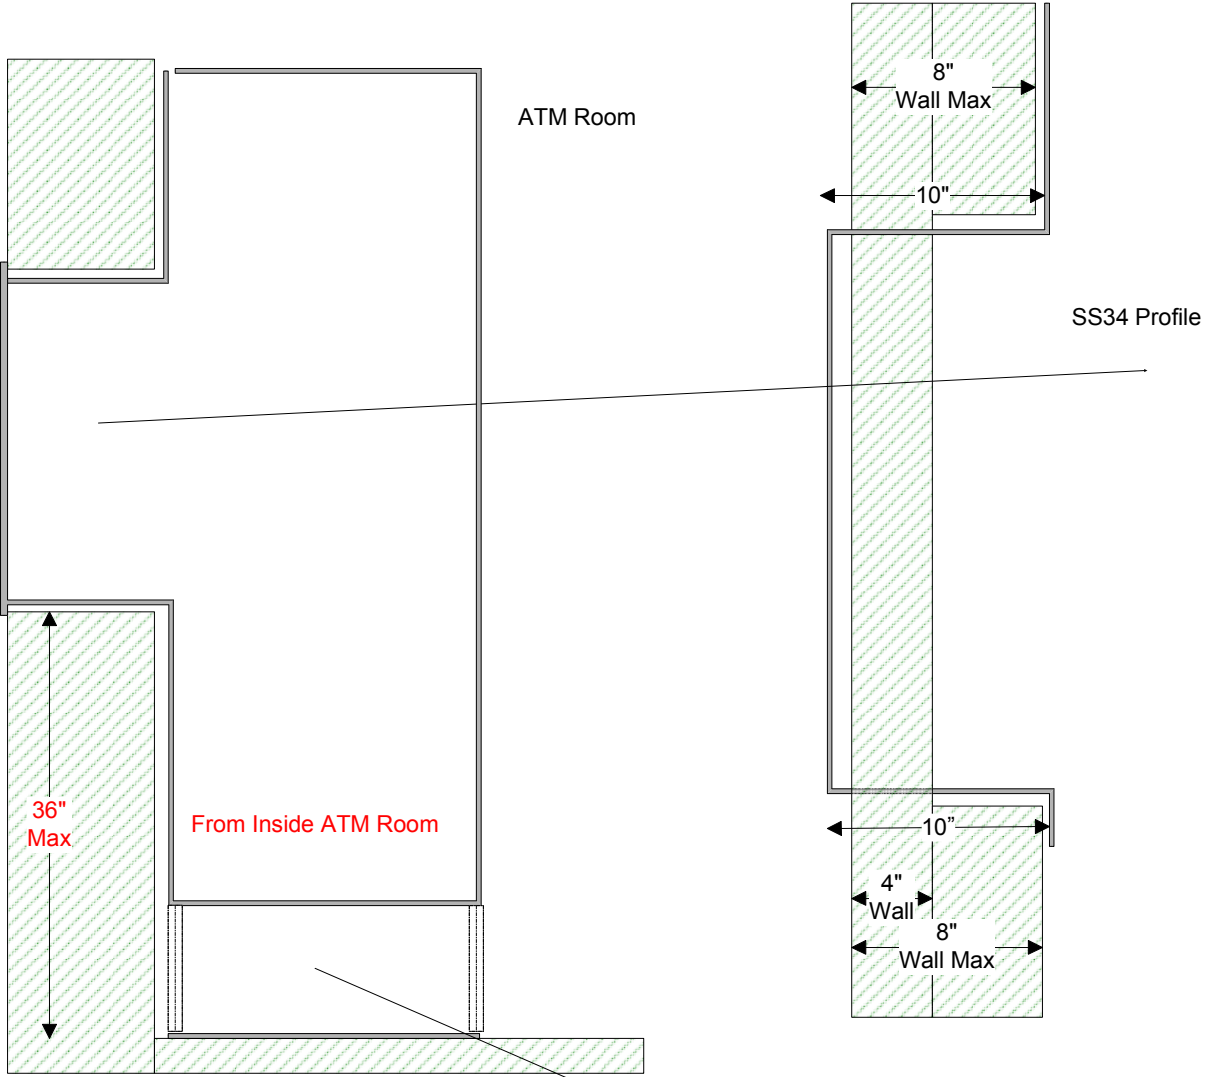

NCR SS34 Thru the Wall Dimensions

ATM comes with adjustable stand