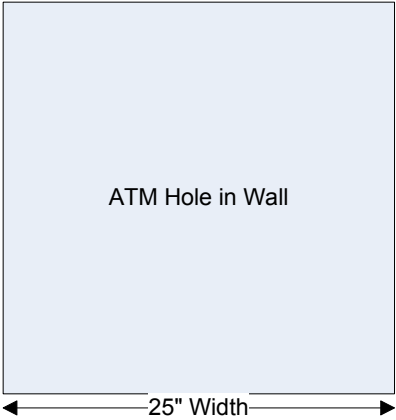

NCR SS34 Thru the Wall Dimensions

ATM comes with adjustable stand