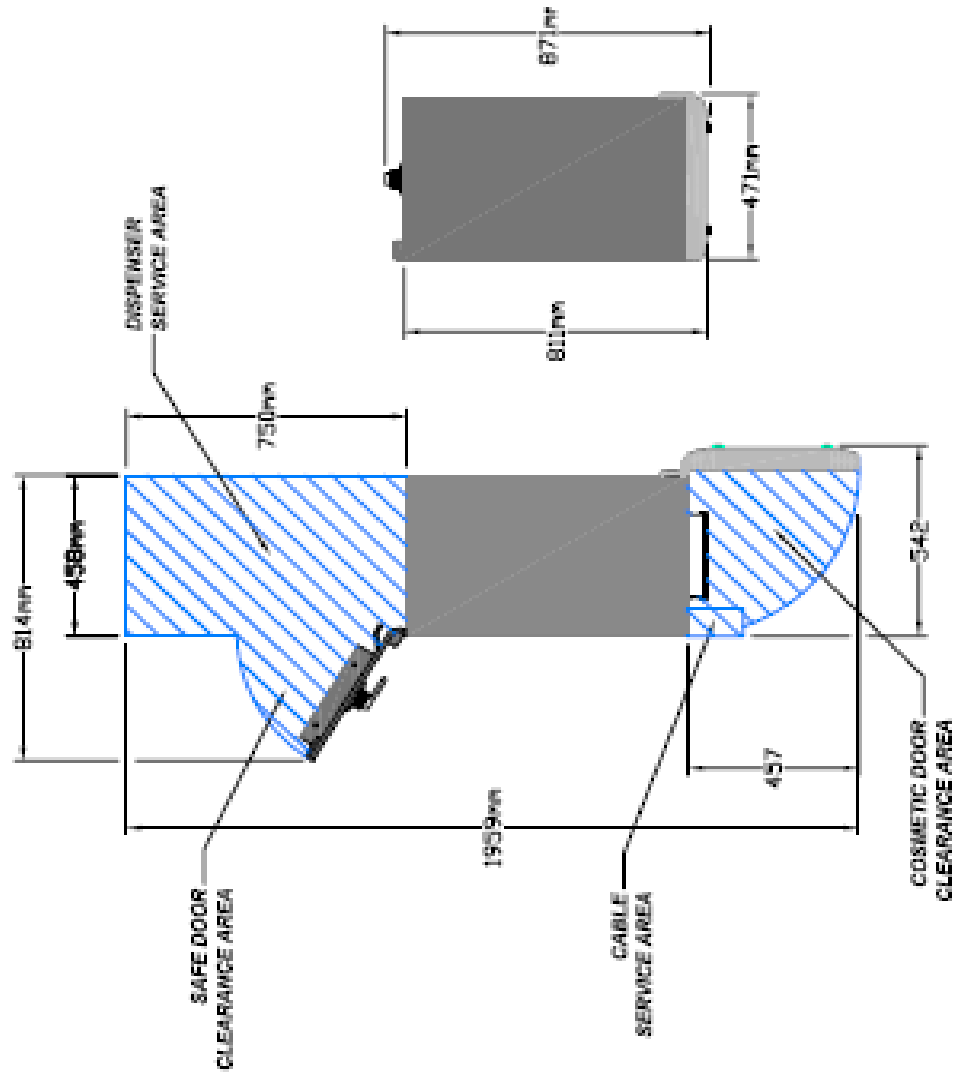

EZ Cash Kiosk Installation Dimensions

REAR ACCESS CONFIGURATION

Cable for Arca 2600 T1 to Comm port on P/C

RJ45	DB9
1-----	2
2-----	3
3-----	5
4-----	8
5-----	7
8-----	1 & 6

568B

DB-9 CONNECTOR