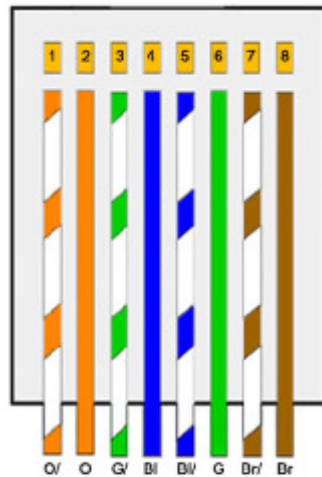

EZ Cash Kiosk Installation Dimensions

REAR ACCESS CONFIGURATION

Cable for Arca 2600 T1 to Comm port on P/C

RJ45	DB9
1-----	2
2-----	3
3-----	5
4-----	8
5-----	7
8-----	1 & 6

568B

DB-9 CONNECTOR